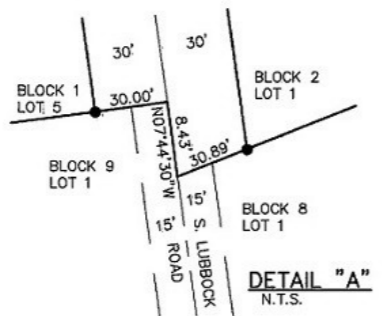

78
REC DIST
20
P.M.
SB

ATOR'S CERTIFICATE

FLOOD HAZARD NOTE

FLOOD HAZARD AREA

1" = 100'